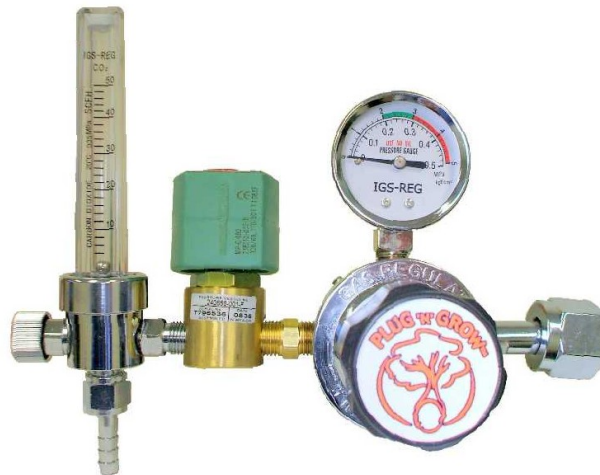

FOR MORE DETAILS

VISIT

www.novabiomatique.com

OR CALL

1 888 577-6274

IGS-RG1

largest flow rate in the industry: up to 53 SCFH :
up to 2,5 times the flow rate offered by the competitors

with heater to avoid the "frost seized opened" situation

"rock solid" manufacturing for years of service

Electric solenoid valve

"continuous duty" 24 h/24 even below 15 °F (- 10 °C):

will not burn, melt or deteriorate other parts
by Asco which invented this type of valve in 1910
American made quality valve